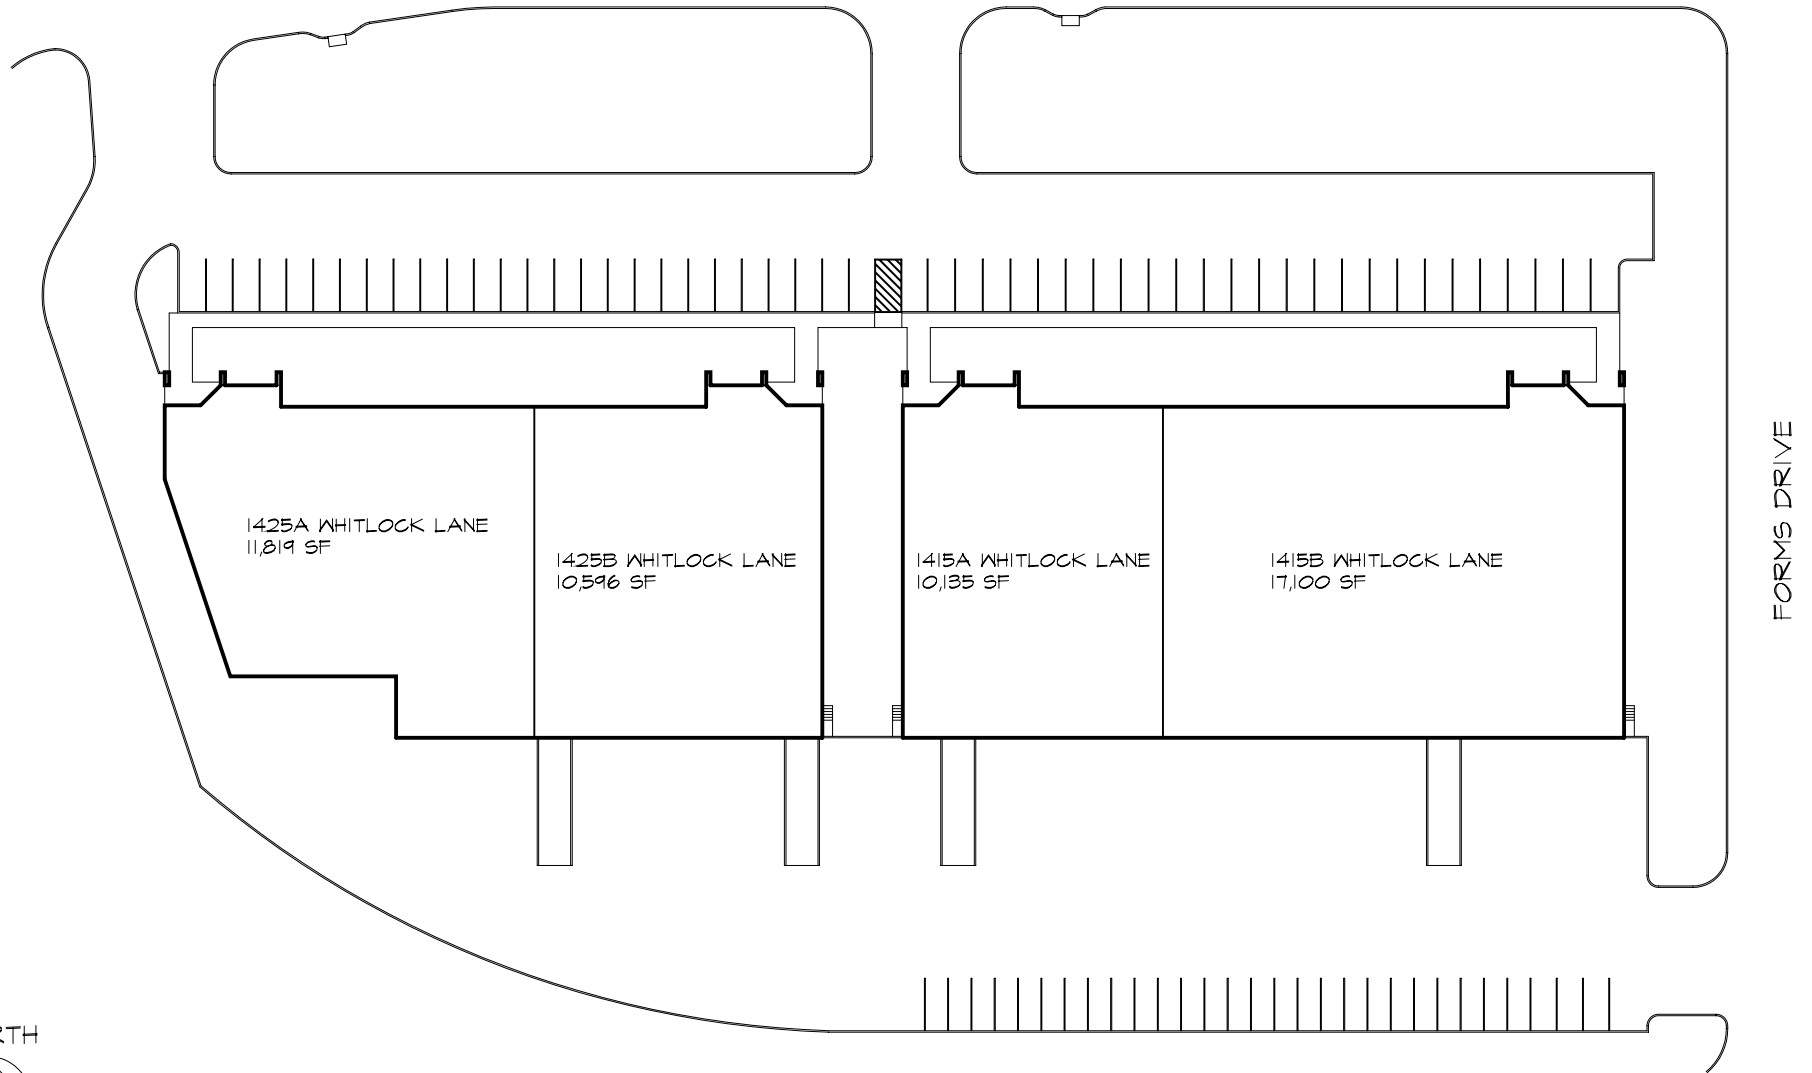

WHITLOCK LANE

NORTH

A SITE PLAN FOR:

08/15/11

Whitlock 1

CARROLLTON, TX 75006
1415 / 1425 WHITLOCK LANE (49,650 SF)

SCALE: NTS

Kevin P. Simon