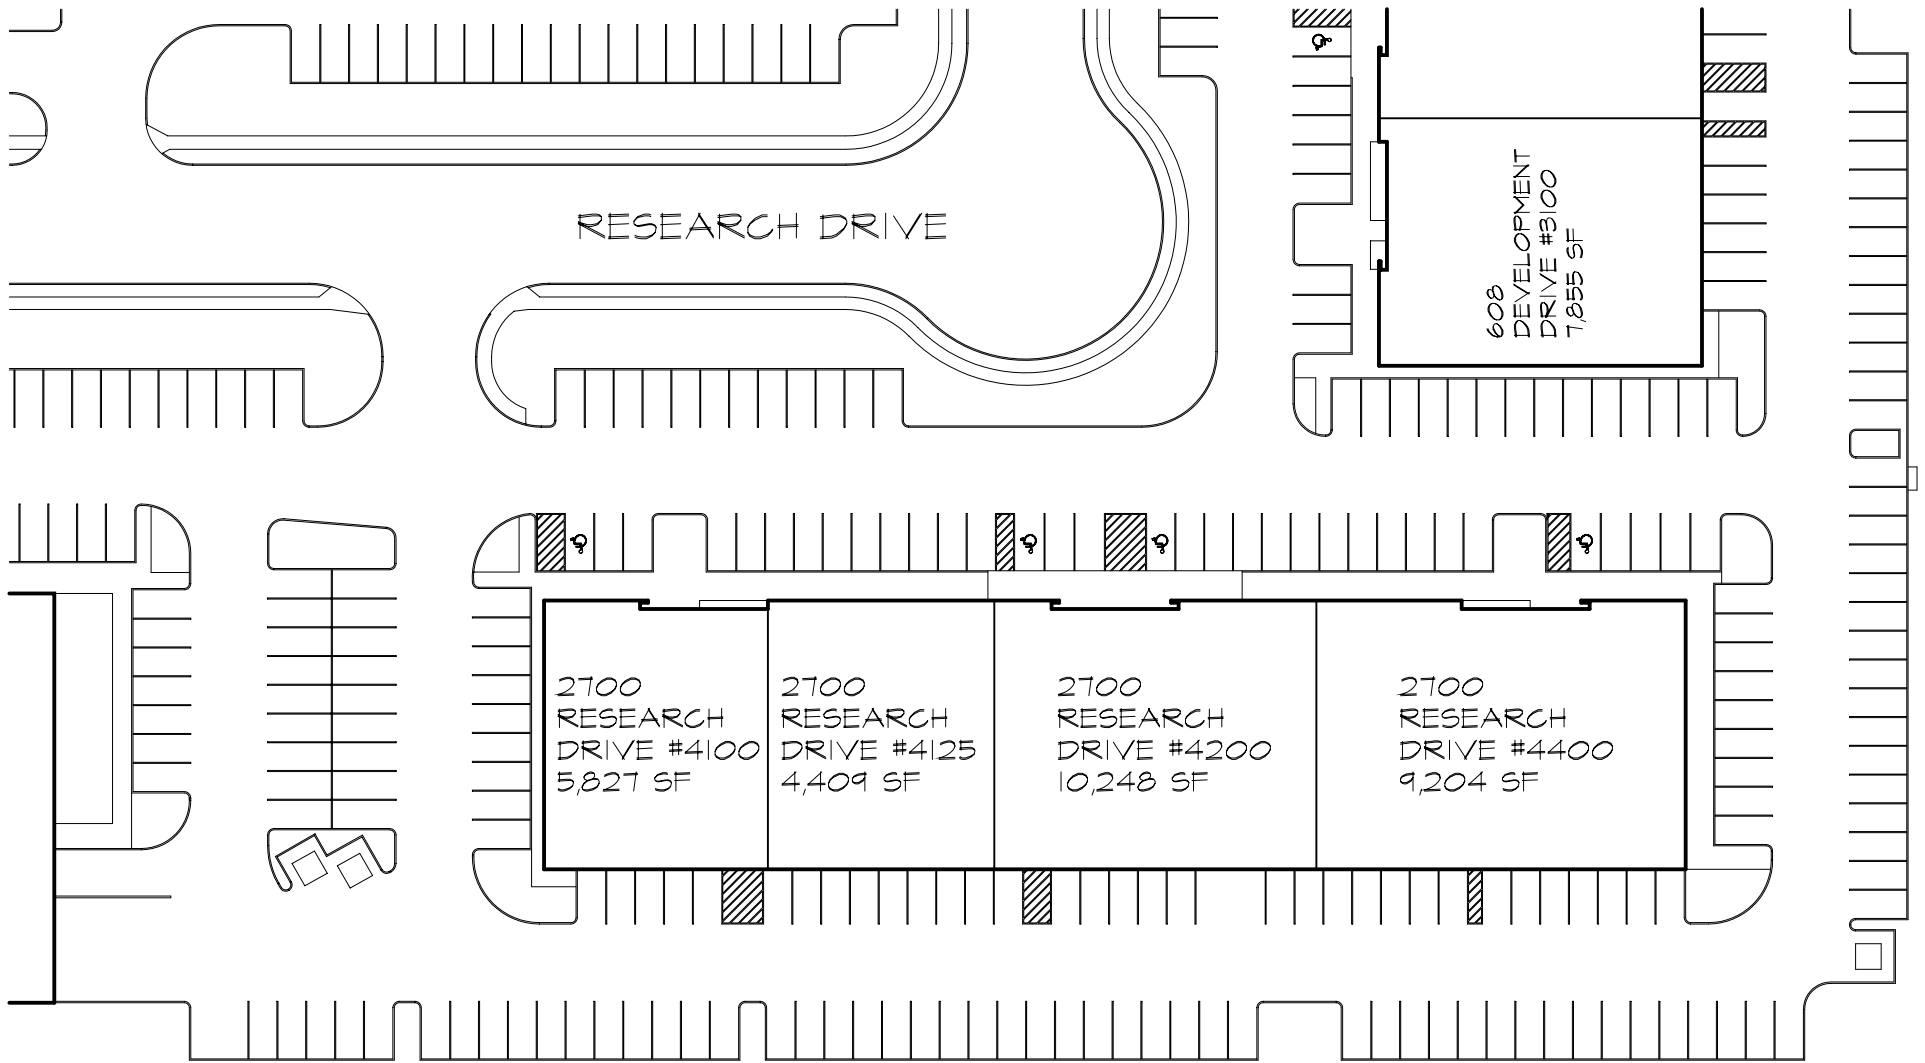

E. PLANO PKWY.

NORTH

DEVELOPMENT DRIVE

608  
DEVELOPMENT  
DRIVE #3100  
7,855 SF

608  
DEVELOPMENT  
DRIVE #3120  
15,479 SF

600  
DEVELOPMENT  
DRIVE #2300  
8,924 SF

600  
DEVELOPMENT  
DRIVE #2150  
7,453 SF

600  
DEVELOPMENT  
DRIVE #2100  
6,957 SF

E. PLANO PKWY.