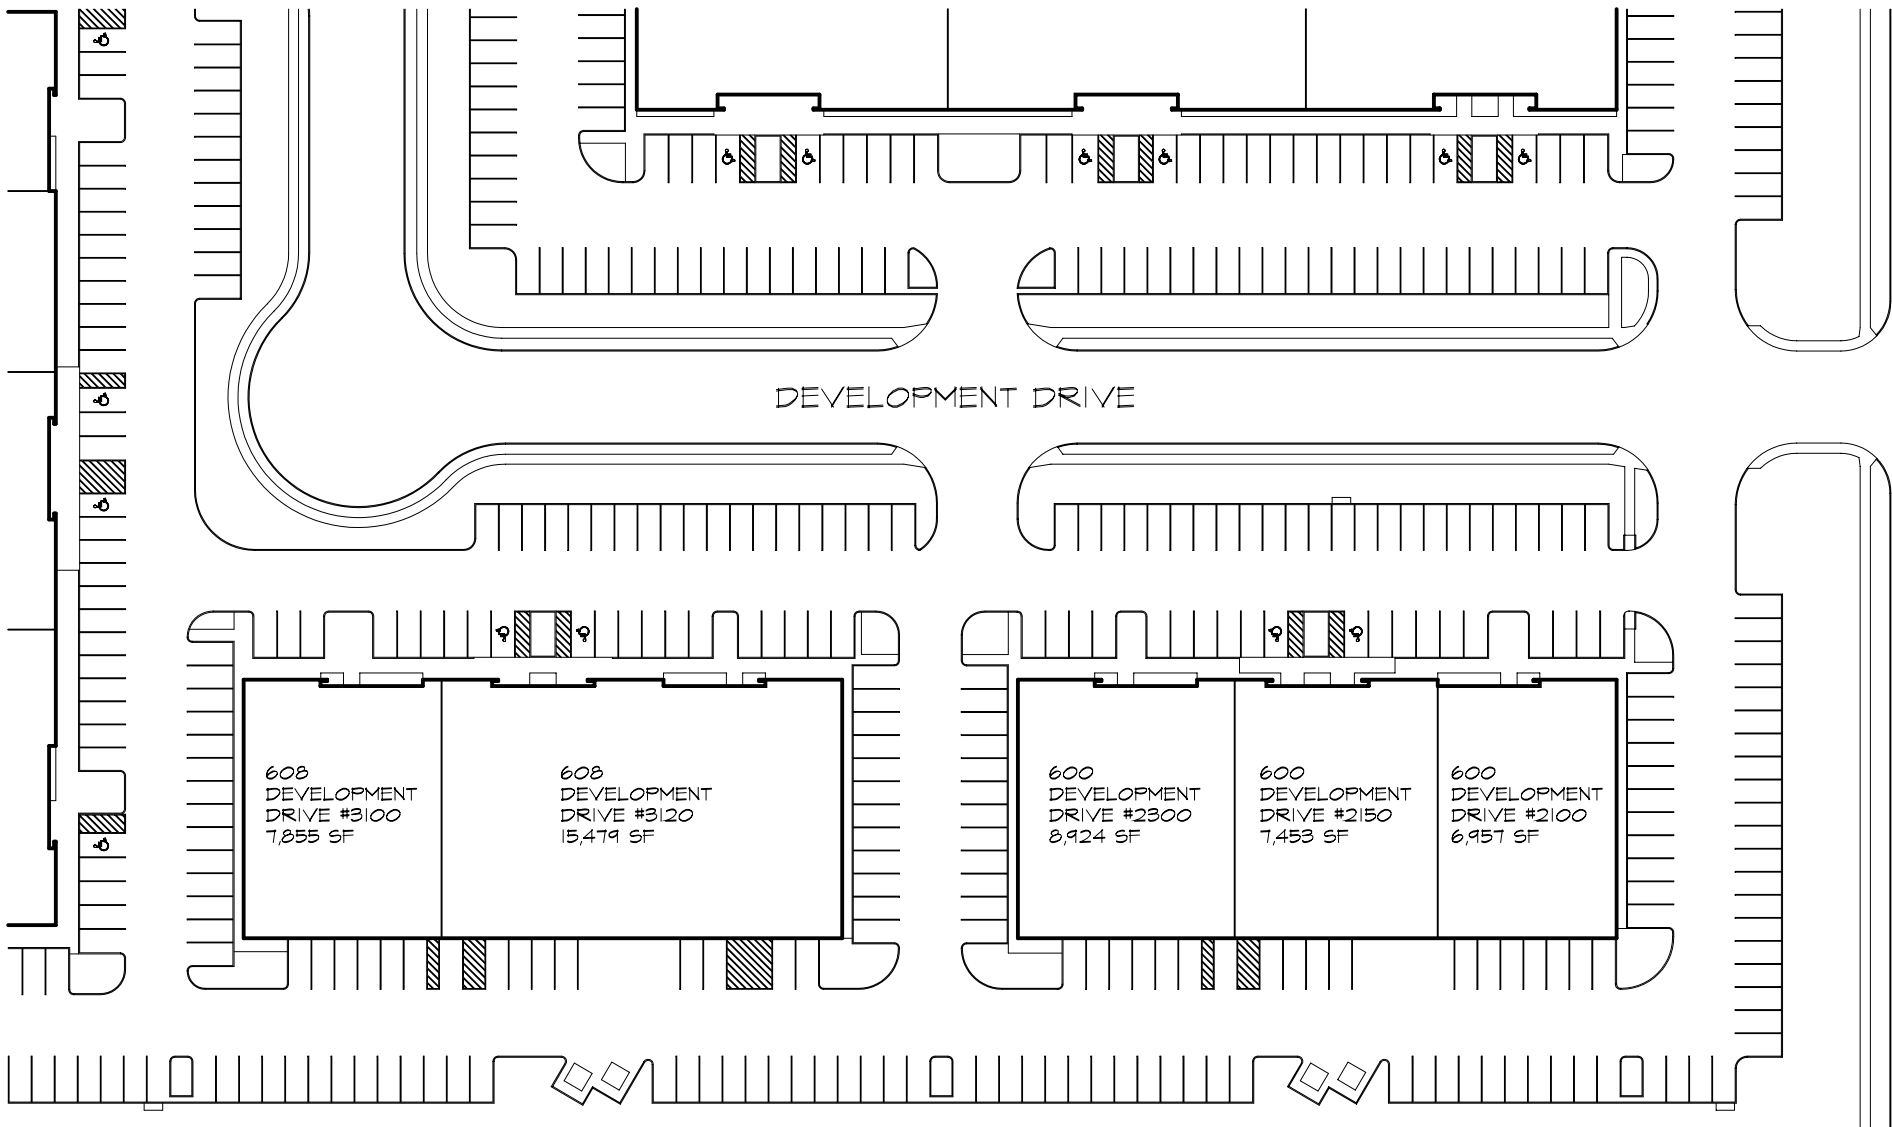

E. PLANO PKWY.

NORTH

DEVELOPMENT DRIVE

608  
DEVELOPMENT  
DRIVE #3100  
7,855 SF

608  
DEVELOPMENT  
DRIVE #3120  
15,479 SF

600  
DEVELOPMENT  
DRIVE #2300  
8,924 SF

600  
DEVELOPMENT  
DRIVE #2150  
7,453 SF

600  
DEVELOPMENT  
DRIVE #2100  
6,957 SF

E. PLANO PKWY.