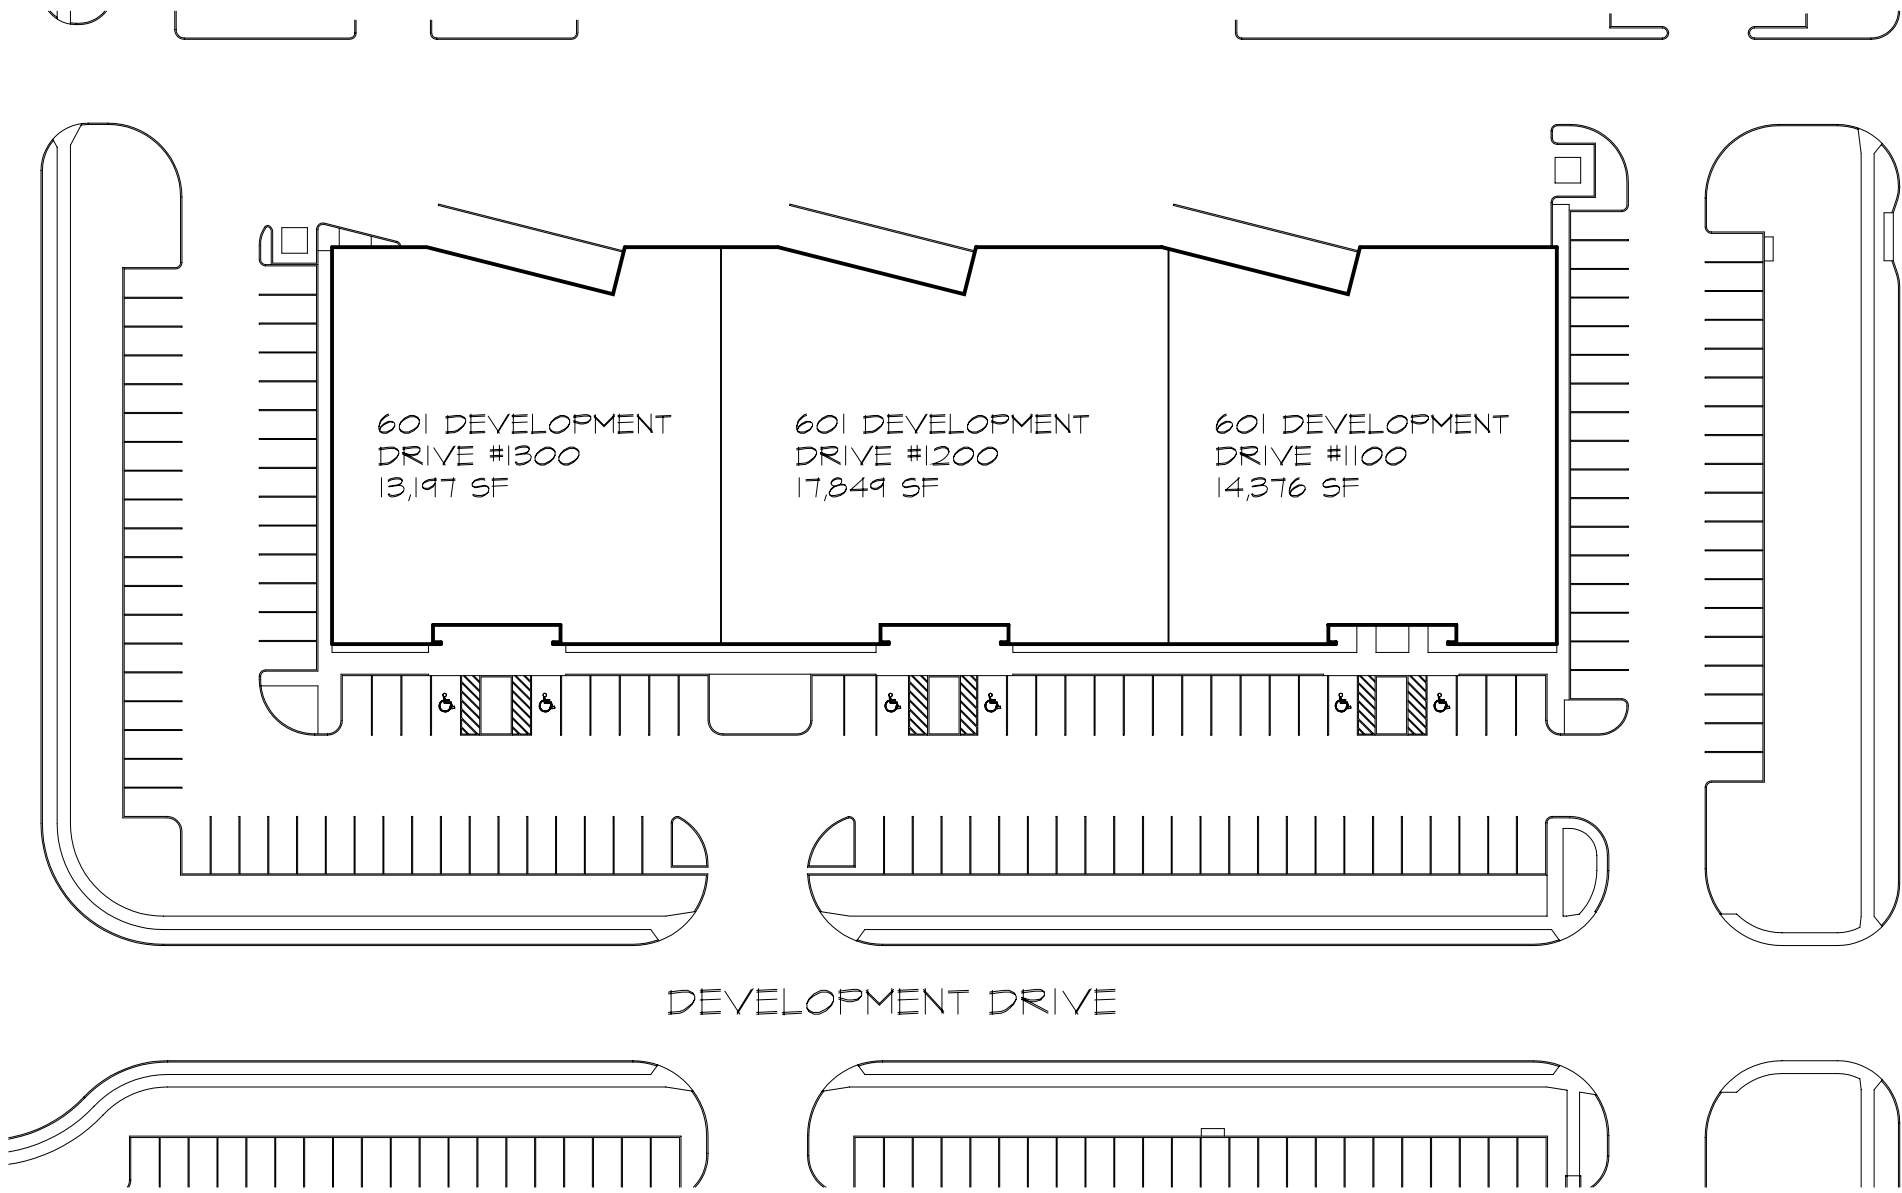

E. PLANO PKWY.

NORTH

DEVELOPMENT DRIVE

608  
DEVELOPMENT  
DRIVE #3100  
7,855 SF

608  
DEVELOPMENT  
DRIVE #3120  
15,479 SF

600  
DEVELOPMENT  
DRIVE #2300  
8,924 SF

600  
DEVELOPMENT  
DRIVE #2150  
7,453 SF

600  
DEVELOPMENT  
DRIVE #2100  
6,957 SF

E. PLANO PKWY.