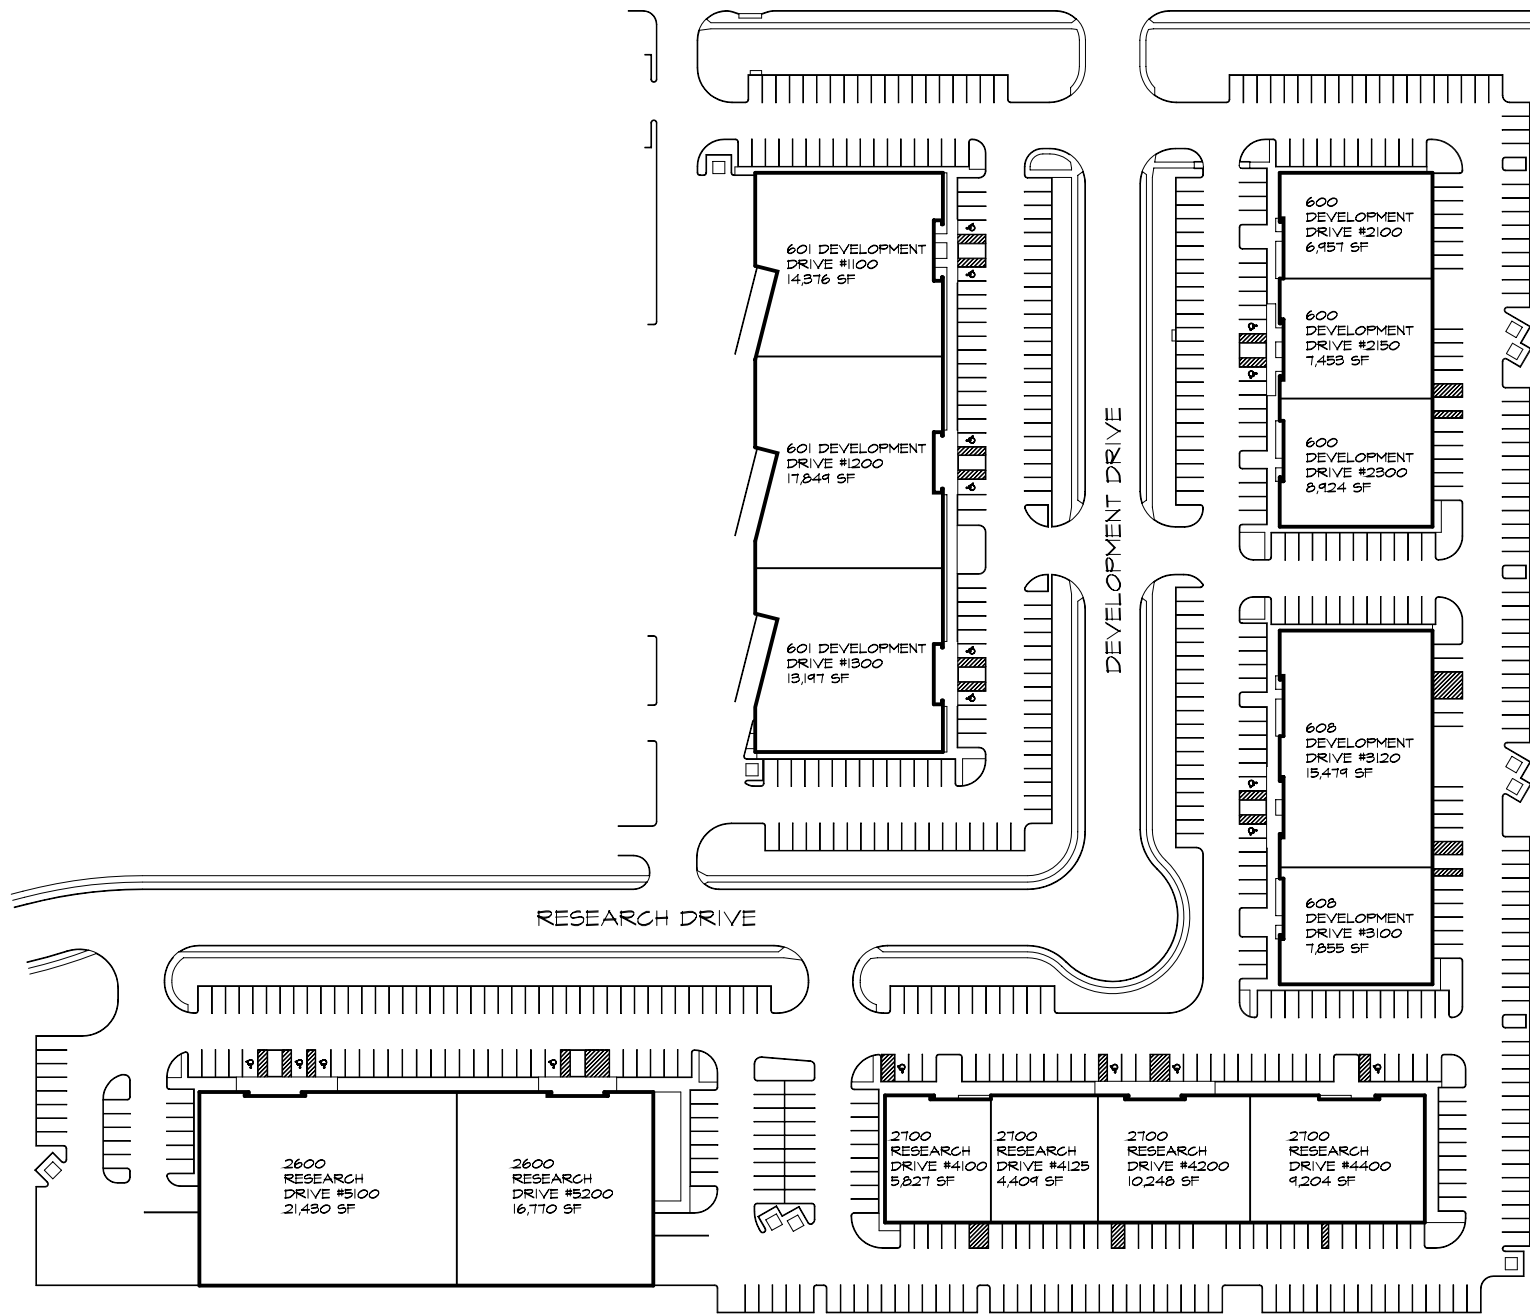

E. PLANO PKWY.

NORTH

DEVELOPMENT DRIVE

608  
DEVELOPMENT  
DRIVE #3100  
7,855 SF

608  
DEVELOPMENT  
DRIVE #3120  
15,479 SF

600  
DEVELOPMENT  
DRIVE #2300  
8,924 SF

600  
DEVELOPMENT  
DRIVE #2150  
7,453 SF

600  
DEVELOPMENT  
DRIVE #2100  
6,957 SF

E. PLANO PKWY.