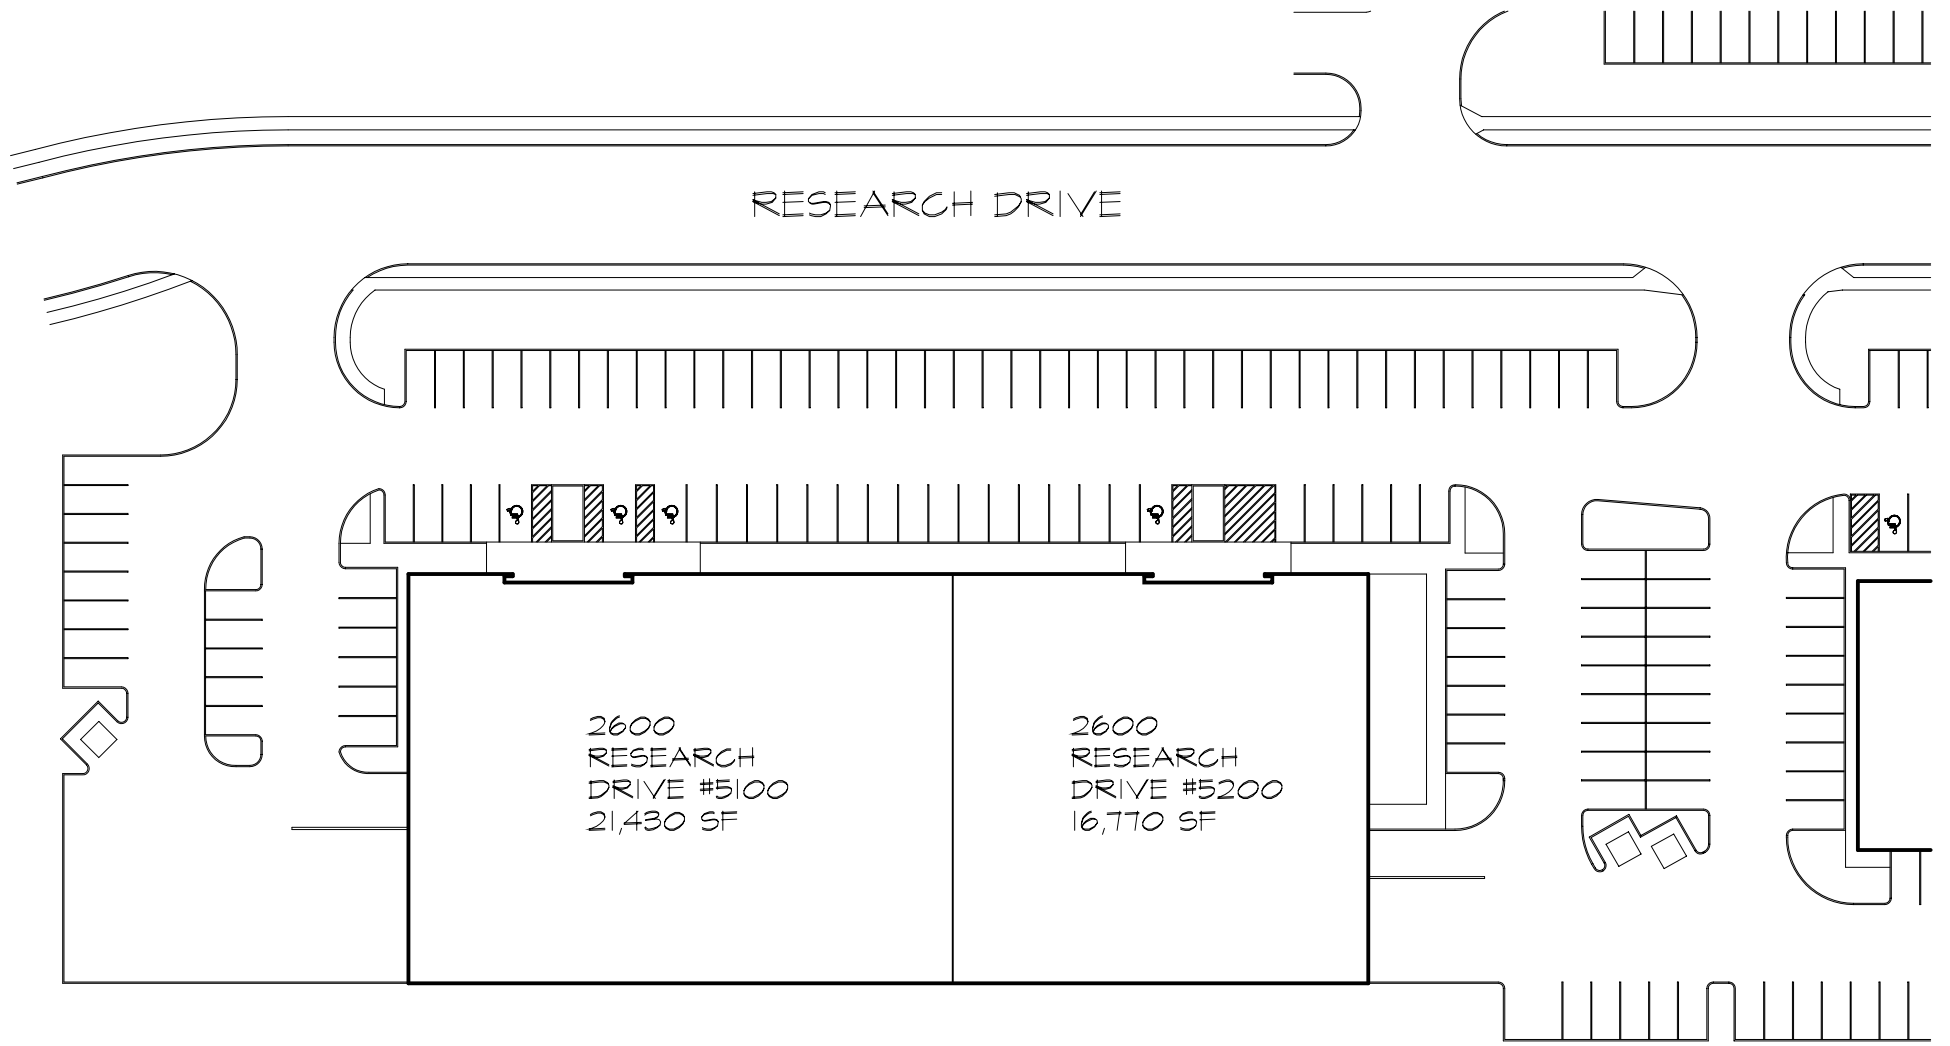

E. PLANO PKWY.

NORTH

DEVELOPMENT DRIVE

608  
DEVELOPMENT  
DRIVE #3100  
7,855 SF

608  
DEVELOPMENT  
DRIVE #3120  
15,479 SF

600  
DEVELOPMENT  
DRIVE #2300  
8,924 SF

600  
DEVELOPMENT  
DRIVE #2150  
7,453 SF

600  
DEVELOPMENT  
DRIVE #2100  
6,957 SF

E. PLANO PKWY.